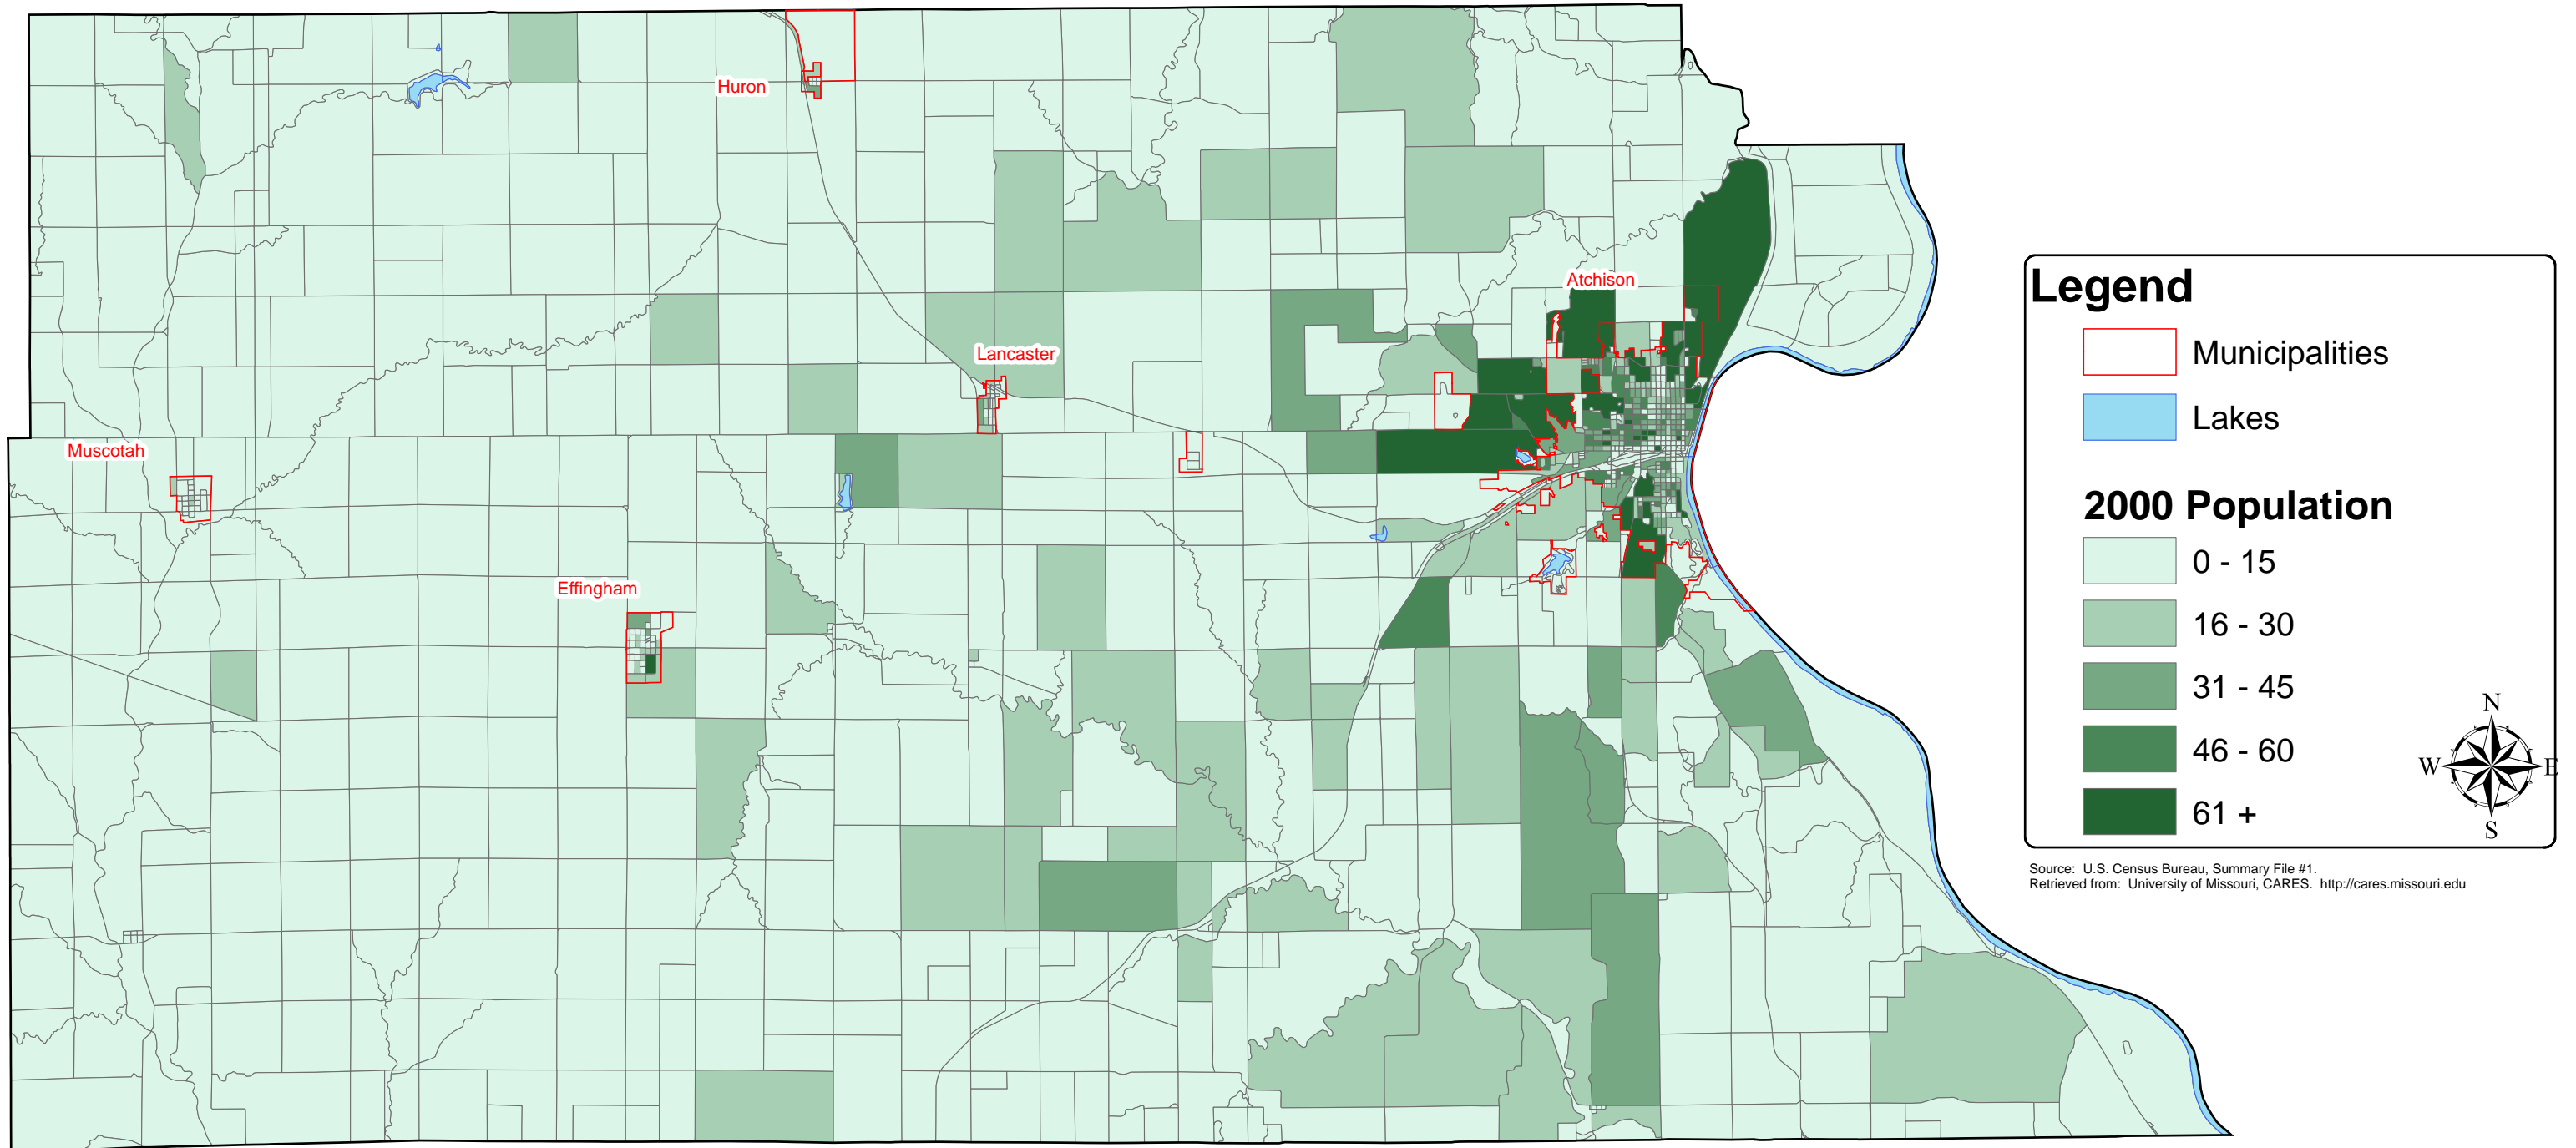

Atchison County, Kansas 2000 Population by U.S. Census Block

0 1.25 2.5 5 7.5 10 Miles

LOCAL GOVERNMENTS WORKING TOGETHER